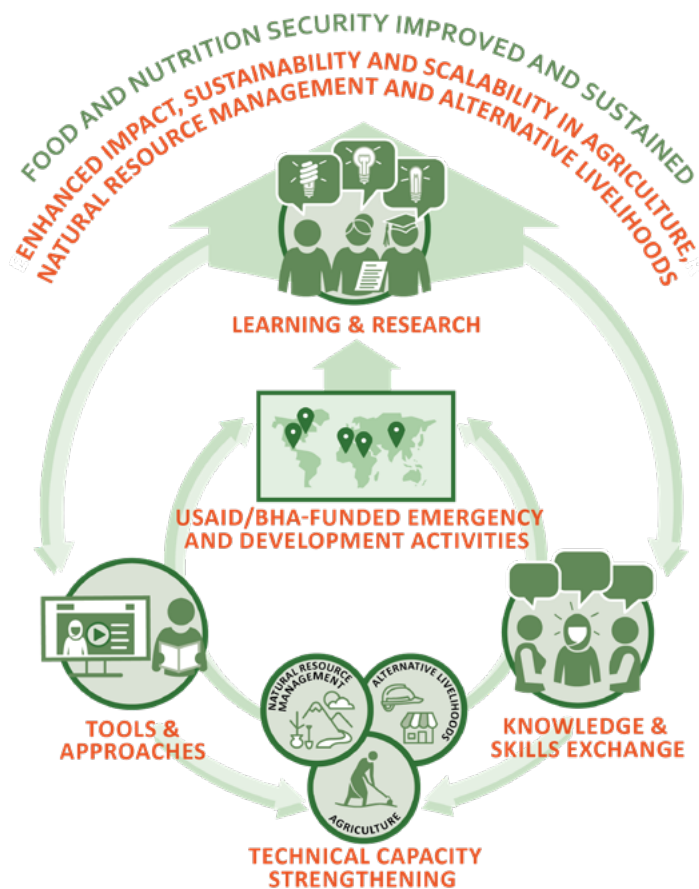

Strengthening Capacity in USAID/BHA Agriculture, Natural Resource Management, and Livelihoods Activities

What is SCALE?

SCALE is a capacity strengthening, applied research and knowledge sharing initiative designed to strengthen the impact, sustainability and scalability of BHA-funded

- agriculture,
- natural resource management, and
- off-farm livelihood activities

in both emergency and development contexts.

Photo credit: Kristin Lambert / Mercy Corps

SCALE is a 5-year award (2018-2023) funded by USAID's Bureau for Humanitarian Assistance (BHA) and implemented by Mercy Corps in collaboration with Save the Children.

What can SCALE do for you?

BHA or Food Security Implementer

- Develop tools, guides and technical materials to support program implementation
- Facilitate knowledge sharing events between donors, implementers and researchers
- Facilitate learning networks and communities of practice

Stakeholder consultations

Survey and Roundtable Discussions on Agriculture and NRM in Emergencies and Youth in Alternative Livelihoods

Tools and guidance

Youth-led Market Assessment Guidance

Events and webinars